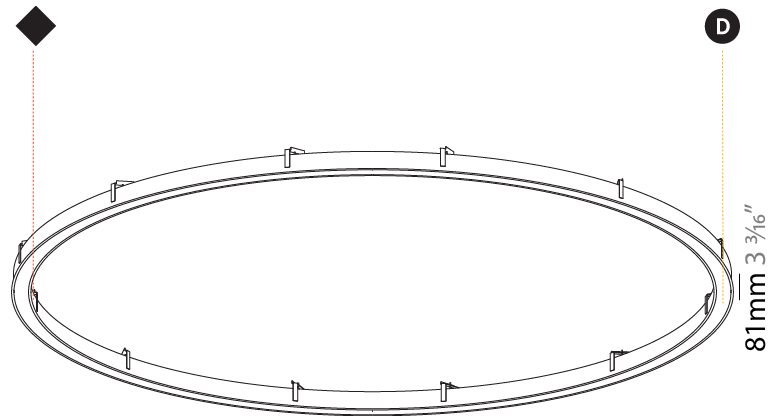

GENERAL

Series: Glorious
Subseries: Glorious Slim
Brand: Prolicht
Division: Architectural
Mounting Type: Recessed
Mounting Location: Ceiling
Subcategory: Ambient

PHYSICAL

Shape: Round
Diameter (mm): 3016
Diameter (in): 118 3/4
Height (mm): 81
Height (in): 3 3/16
Min. Recessing Depth (mm): 120
Min. Recessing Depth (in): 4 3/4
Light Distribution: Direct
Weight (kg): 27.132
Weight (lbs): 59.69
Diffuser: PMMA - Opal or Micro-Prism
Fixture Finish: SSR / BKV / CWI / CRY / HAB / UFT / ITA / RUA / FTG / MYG / LOD / PUS / FRO / FUP / KIA / POP / BLS / SPG / MEY / GOH / GUM / CHC / COM / ABZ / JAG / OBR / MOS / ROR
Fixture Material: Aluminum
Cut-out Measurements: 3007mm / 118 3/8" x 2863mm / 112 11/16"

ELECTRICAL

Lamp Type: LED (Zhaga Standard)
Input Wattage (W): 224
Total Output Wattage (W): 192
Dimming: Tri-Mode (Non-Dimming and Phase Dimming (120Vac only) and 0-10V Dimming)
Driver Included: Yes
Driver Location: Integrated
Driver Type: Constant Current - Universal
Driver Class: Class 2
Input Voltage (V): 120 - 277
Constant Current (MA): 350

LED

Color Temperature (°K): 3000 / 3500 / 4000
Max. Delivered Lumen (lm): 27160 / 27724 / 28290
CRI: >80 CRI
Efficiency (%): 0.884
Lamp Life (hrs): 50000

OPTICAL

RATINGS AND CERTIFICATIONS

Certified By: Certified for North American Standards
IP rating: IP20

Ø 2854mm 112 3/8"

Ø 3016mm 118 3/4 "

3007mm x 2863mm
118 3/8" x 112 11/16"

120mm
4 3/4"

10 - 30mm
3/8" - 1 3/16"