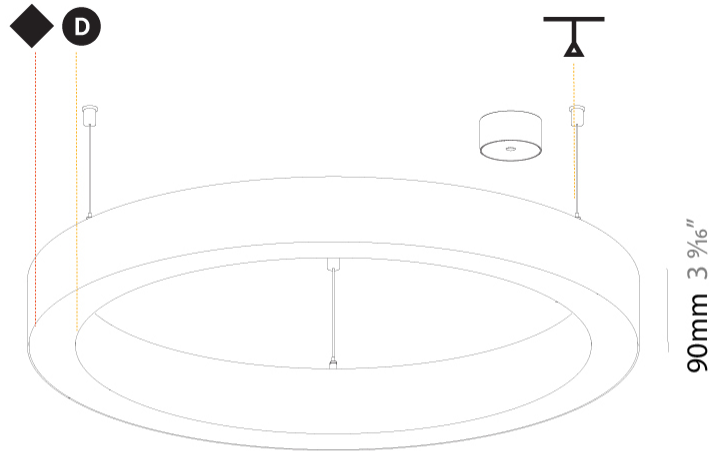

GENERAL

Series: Glorious
 Subseries: Glorious Slim
 Brand: Prolicht
 Division: Architectural
 Mounting Type: Suspension
 Mounting Location: Ceiling
 Subcategory: Ambient

PHYSICAL

Shape: Round
 Diameter (mm): 800
 Diameter (in): 31 1/2
 Height (mm): 90
 Height (in): 3 9/16
 Max. Overall Height (mm): 2090
 Max. Overall Height (in): 82 5/16
 Light Distribution: Direct
 Weight (kg): 6.772
 Weight (lbs): 14.93
 Diffuser: [PMMA - Opal or Micro-Prism](#)
 Fixture Finish: [SSR / BKV / CWI / CRY / HAB / UFT / ITA / RUA / FTG / MYG / LOD / PUS / FRO / FUP / KIA / POP / BLS / SPG / MEY / GOH / GUM / CHC / COM / ABZ / JAG / OBR / MOS / ROR](#)
 Fixture Material: Aluminum
 Cable Details: 2000mm or 6000mm Transparent Cable

OPTICAL

Beam Angle: 110

RATINGS AND CERTIFICATIONS

Certified By: Certified for North American Standards
 IP rating: IP20

Ø 670mm 26 3/8"

Ø 800mm 31 1/2"

90mm 3 9/16"

PROJECT	_____
TYPE	_____
SPECIFIER	_____
QUANTITY	_____
DATE	_____