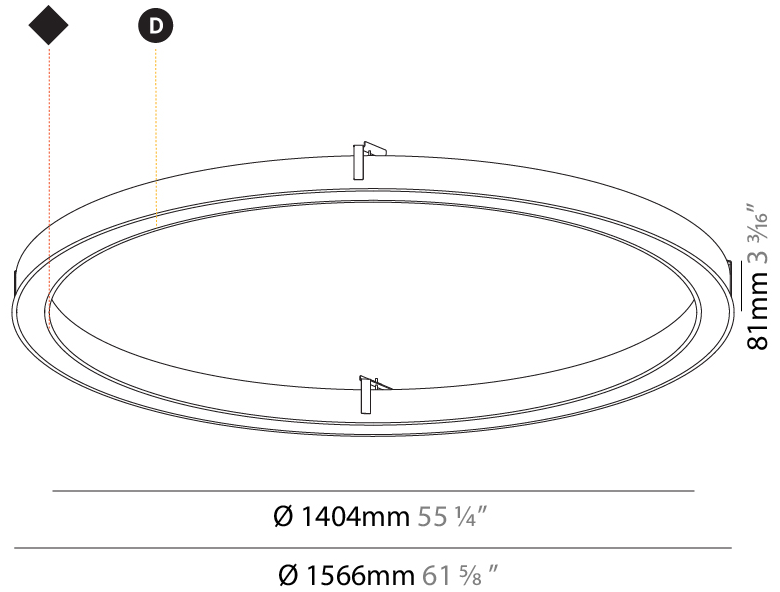

GENERAL

Series: Glorious
Subseries: Glorious Slim
Brand: Prolicht
Division: Architectural
Mounting Type: Recessed
Mounting Location: Ceiling
Subcategory: Ambient

PHYSICAL

Shape: Round
Diameter (mm): 1566
Diameter (in): 61 ⁵/₈
Height (mm): 81
Height (in): 3 ³/₁₆
Min. Recessing Depth (mm): 120
Min. Recessing Depth (in): 4 ³/₄
Light Distribution: Direct
Weight (kg): 14.042
Weight (lbs): 30.96
Diffuser: PMMA - Opal or Micro-Prism
Fixture Finish: SSR / BKV / CWI / CRY / HAB / UFT / ITA / RUA / FTG / MYG / LOD / PUS / FRO / FUP / KIA / POP / BLS / SPG / MEY / GOH / GUM / CHC / COM / ABZ / JAG / OBR / MOS / ROR
Fixture Material: Aluminum

ELECTRICAL

Lamp Type: LED (Zhaga Standard)
Input Wattage (W): 112
Total Output Wattage (W): 96
Dimming: Tri-Mode (Non-Dimming and Phase Dimming (120Vac only) and 0-10V Dimming)
Driver Included: Yes
Driver Location: Integrated
Driver Type: Constant Current - Universal
Driver Class: Class 2
Input Voltage (V): 120 - 277
Constant Current (MA): 350

LED

Color Temperature (°K): 3000 / 3500 / 4000
Max. Delivered Lumen (lm): 13580 / 13857 / 14140
CRI: >80 CRI
Efficiency (%): 0.884
Lamp Life (hrs): 50000

OPTICAL

RATINGS AND CERTIFICATIONS

Certified By: Certified for North American Standards
IP rating: IP20

1557mm x 1413mm
61 ⁵/₁₆" x 55 ⁵/₁₆"

120mm
4 ³/₄"

10 - 30mm
³/₈" - 1 ³/₁₆"