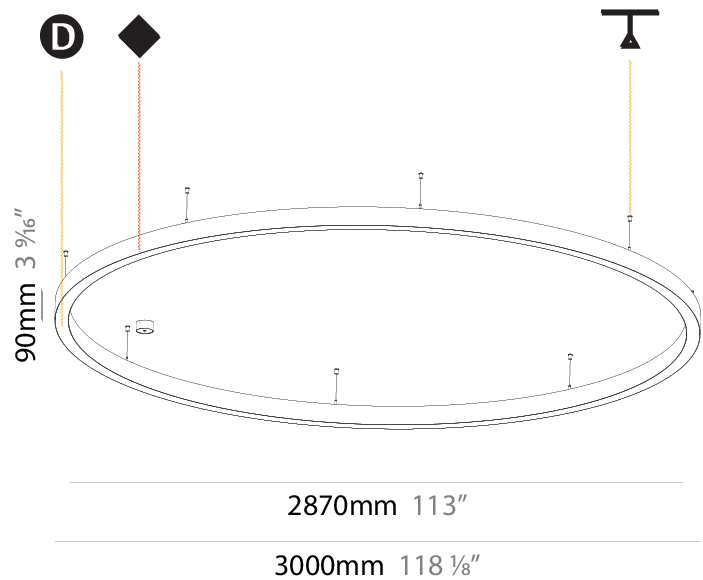

GENERAL

Series: Glorious
Subseries: Glorious Slim
Brand: Prolicht
Division: Architectural
Mounting Type: Suspension
Mounting Location: Ceiling
Subcategory: Ambient

PHYSICAL

Shape: Round
Diameter (mm): 3000
Diameter (in): 118 1/8
Depth (mm): 90
Depth (in): 3 9/16
Max. Overall Height (mm): 2090
Max. Overall Height (in): 82 5/16
Light Distribution: Direct
Weight (kg): 27.55
Weight (lbs): 60.75
Diffuser: PMMA - Opal or Micro-Prism
Fixture Finish: SSR / BKV / CWI / CRY / HAB / UFT / ITA / RUA / FTG / MYG / LOD / PUS / FRO / FUP / KIA / POP / BLS / SPG / MEY / GOH / GUM / CHC / COM / ABZ / JAG / OBR / MOS / ROR
Fixture Material: Aluminum
Cable Details: 2000mm or 6000mm Transparent Cable

ELECTRICAL

Lamp Type: LED (Zhaga Standard)
Input Wattage (W): 227.2
Total Output Wattage (W): 192
Dimming: Tri-Mode (Non-Dimming and Phase Dimming (120Vac only) and 0-10V Dimming)
Driver Included: Yes
Driver Location: Integrated
Driver Type: Constant Current - Universal
Driver Class: Class 2
Input Voltage (V): 120 - 277
Constant Current (MA): 350

LED

Color Temperature (°K): 3000 / 3500 / 4000
Max. Delivered Lumen (lm): 27160 / 27724 / 28290
CRI: >80 CRI
Efficiency (%): 88
Lamp Life (hrs): 50000

OPTICAL

RATINGS AND CERTIFICATIONS

Certified By: Certified for North American Standards
IP rating: IP20